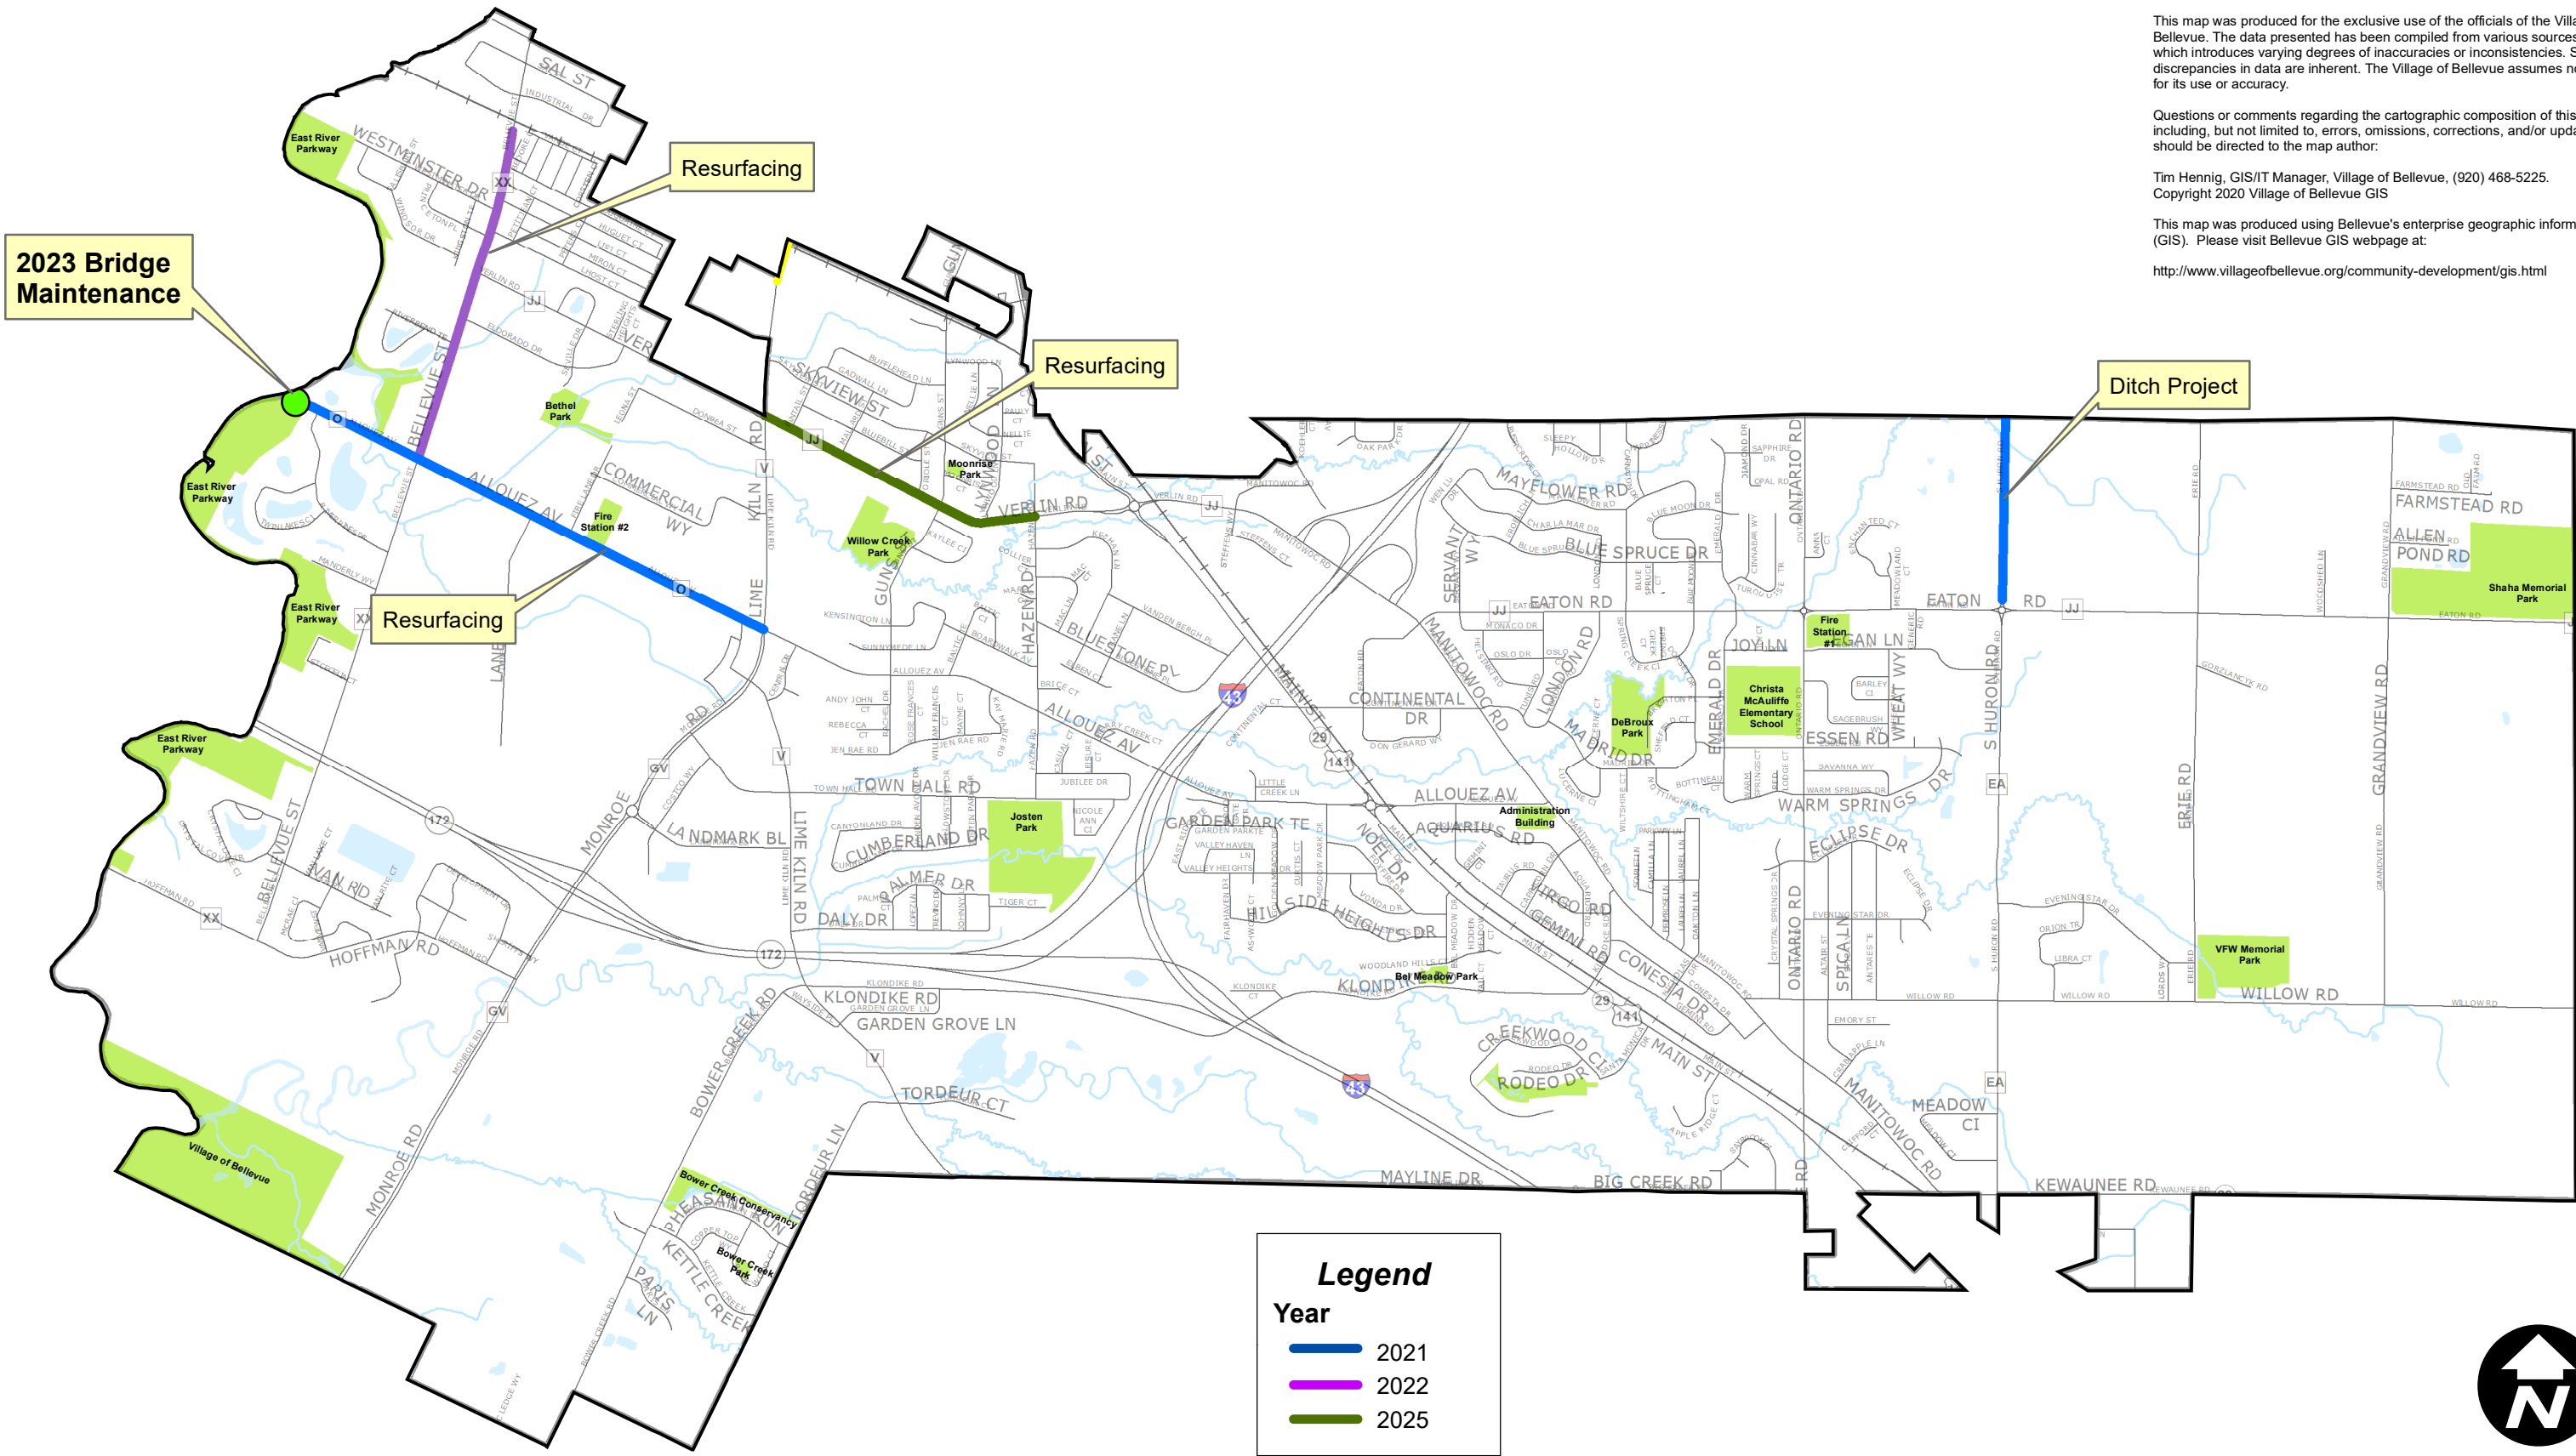

# Brown County Construction Projects 2021-2026

Village of Bellevue, Brown County, Wisconsin

**Disclaimer:**

This map was produced for the exclusive use of the officials of the Village of Bellevue. The data presented has been compiled from various sources, each of which introduces varying degrees of inaccuracies or inconsistencies. Such discrepancies in data are inherent. The Village of Bellevue assumes no liability for its use or accuracy.

This map was produced using Bellevue's enterprise geographic information system (GIS). Please visit Bellevue GIS webpage at:

<http://www.villageofbellevue.org/community-development/gis.html>

**Legend**

**Year**

- 2021
- 2022
- 2025

NOT TO SCALE