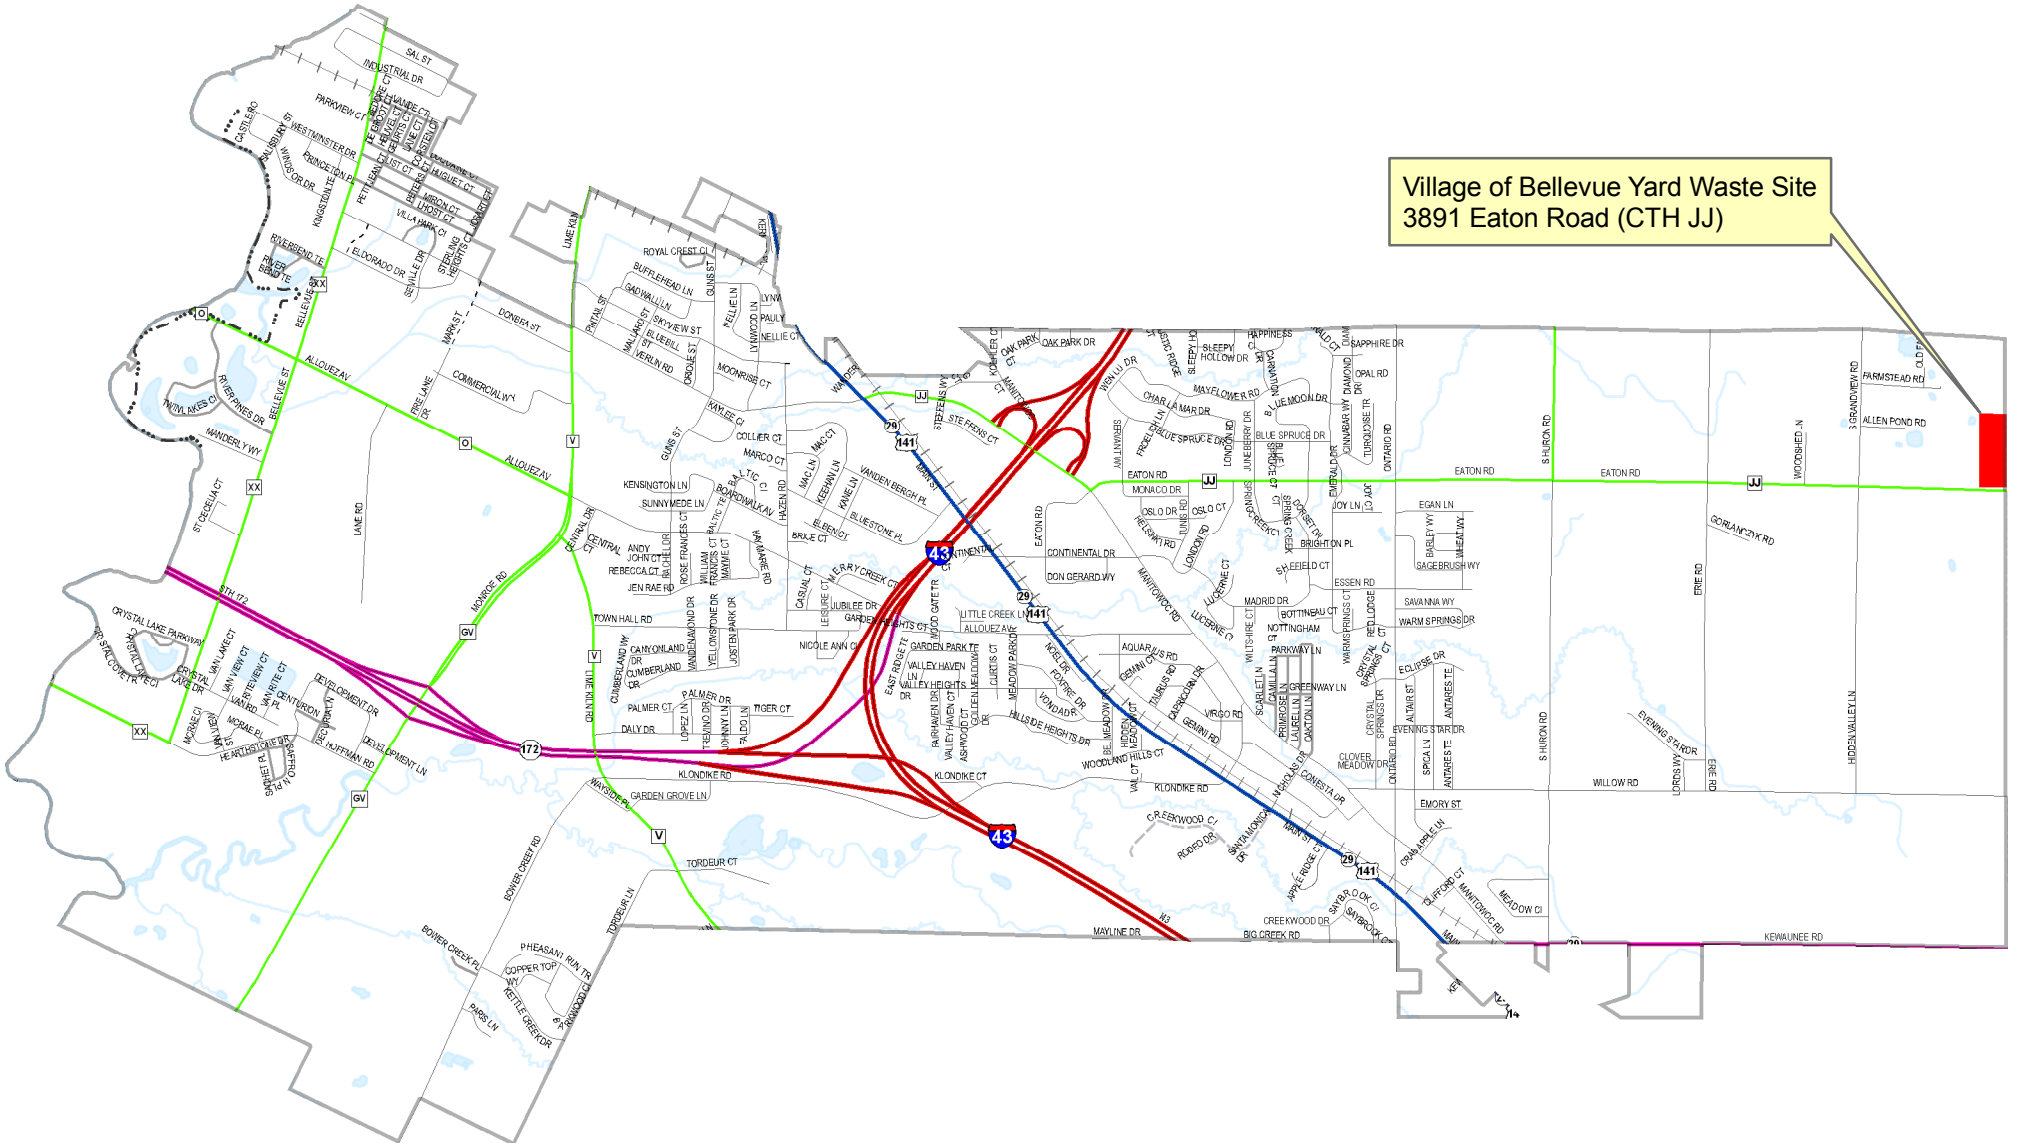

Village of Bellevue Yard Waste Site

Village of Bellevue Yard Waste Site
3891 Eaton Road (CTH JJ)