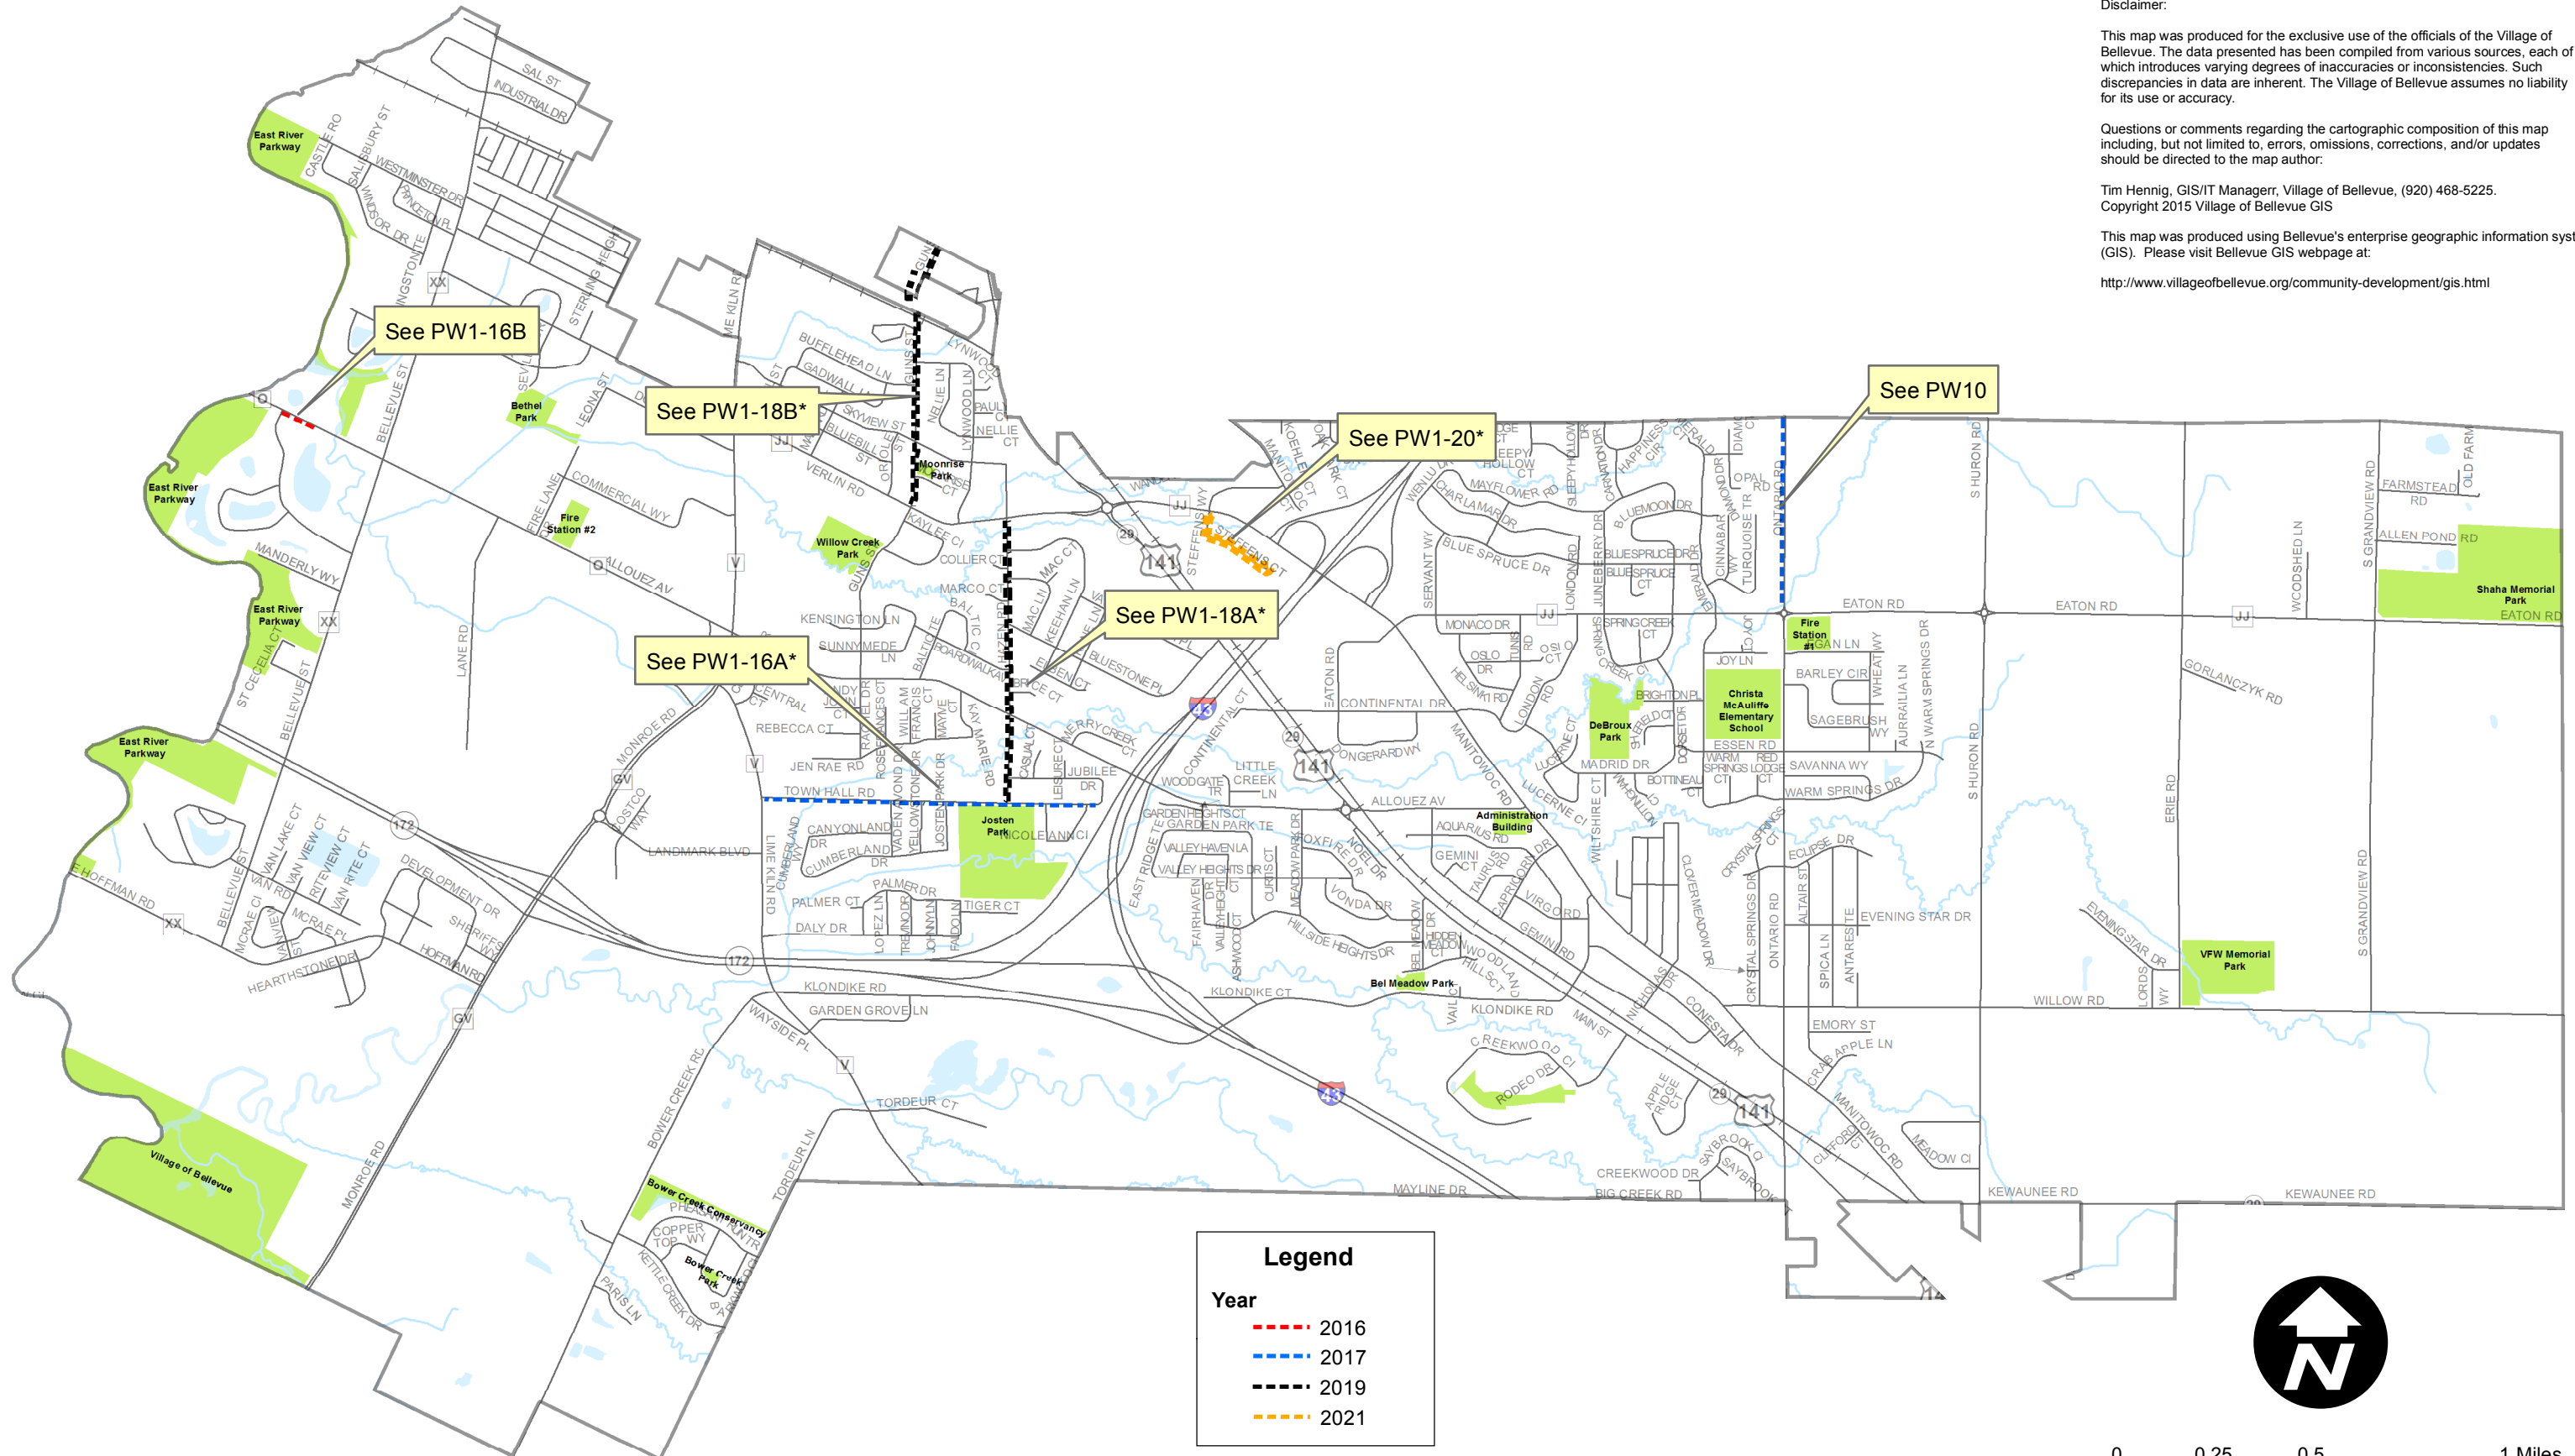

# Sidewalk Projects 2016-2021

Village of Bellevue, WI

**Disclaimer:**

This map was produced for the exclusive use of the officials of the Village of Bellevue. The data presented has been compiled from various sources, each of which introduces varying degrees of inaccuracies or inconsistencies. Such discrepancies in data are inherent. The Village of Bellevue assumes no liability for its use or accuracy.

This map was produced using Bellevue's enterprise geographic information system (GIS). Please visit Bellevue GIS webpage at:

<http://www.villageofbellevue.org/community-development/gis.html>

**Legend**

**Year**

- 2016
- 2017
- 2019
- 2021

\* Associated Street Construction Projects